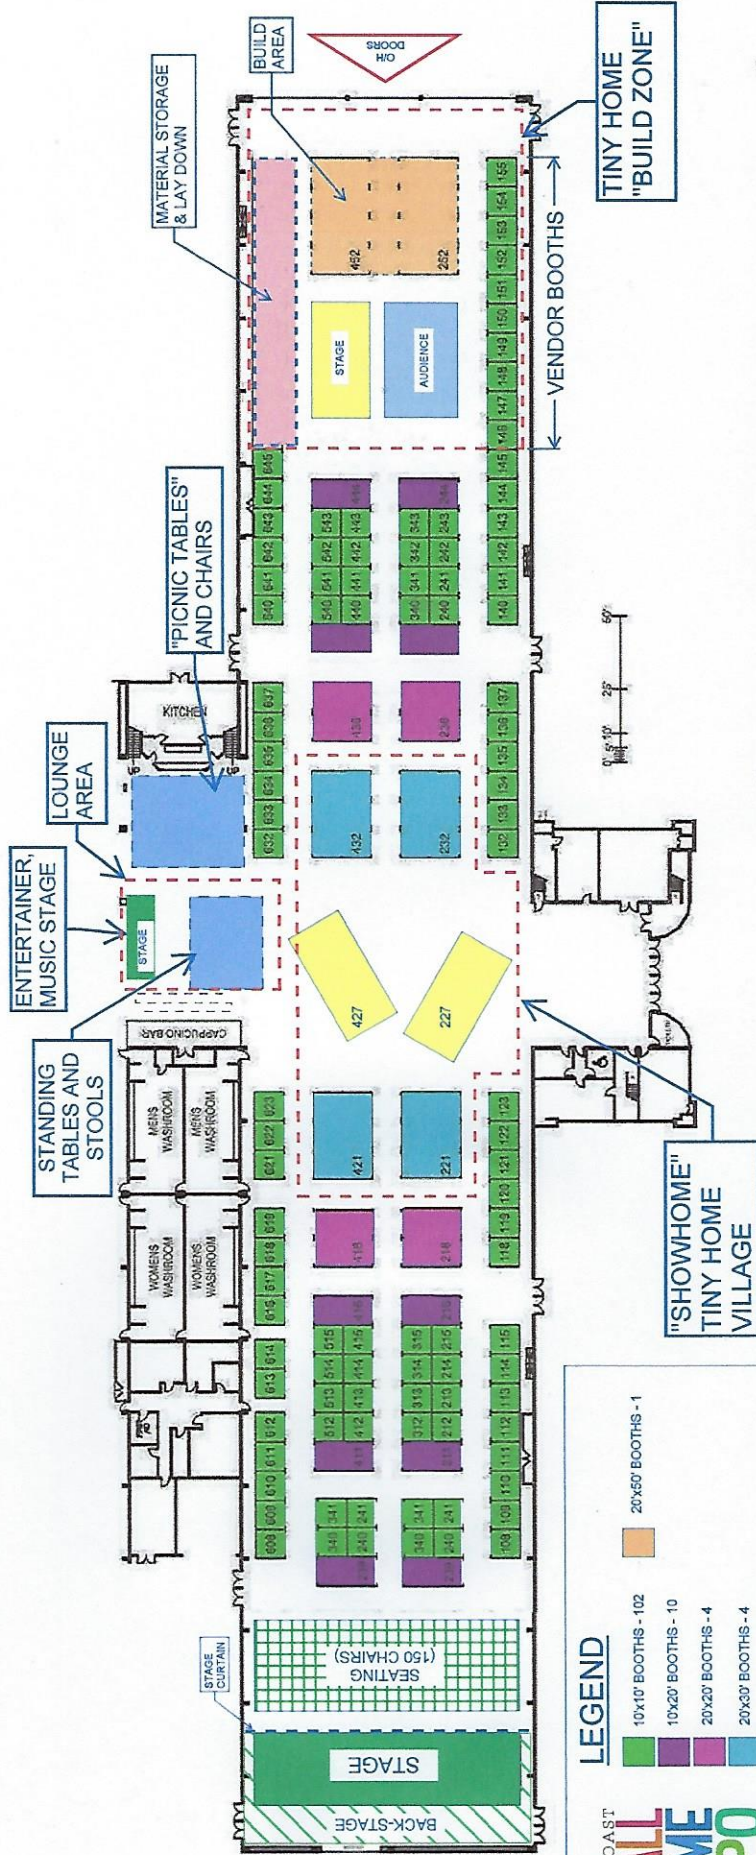

WESTCOAST SMALL HOME EXPO

WESTCOAST SMALL HOME EXPO

LEGEND

- 10'x10' BOOTHS - 102
- 10'x20' BOOTHS - 10
- 20'x20' BOOTHS - 4
- 20'x30' BOOTHS - 4
- 20'x40' BOOTHS - 2
- 20'x50' BOOTHS - 1

TRADEX
Big on space, people and events

FRASER VALLEY TRADEX & EXHIBITION CENTRE
Cornell Street, Abbotsford, BC V2T 6H5
Telephone: 604.850.1533 Fax: 604.850.7699
BC Toll Free: 1.866.853.1533 www.fvtralex.com

EPM LOGO

EVENTS PLUS MANAGEMENT
LANGLEY, BC
Tel: 604-328-0029
www.smallhomeexpo.com